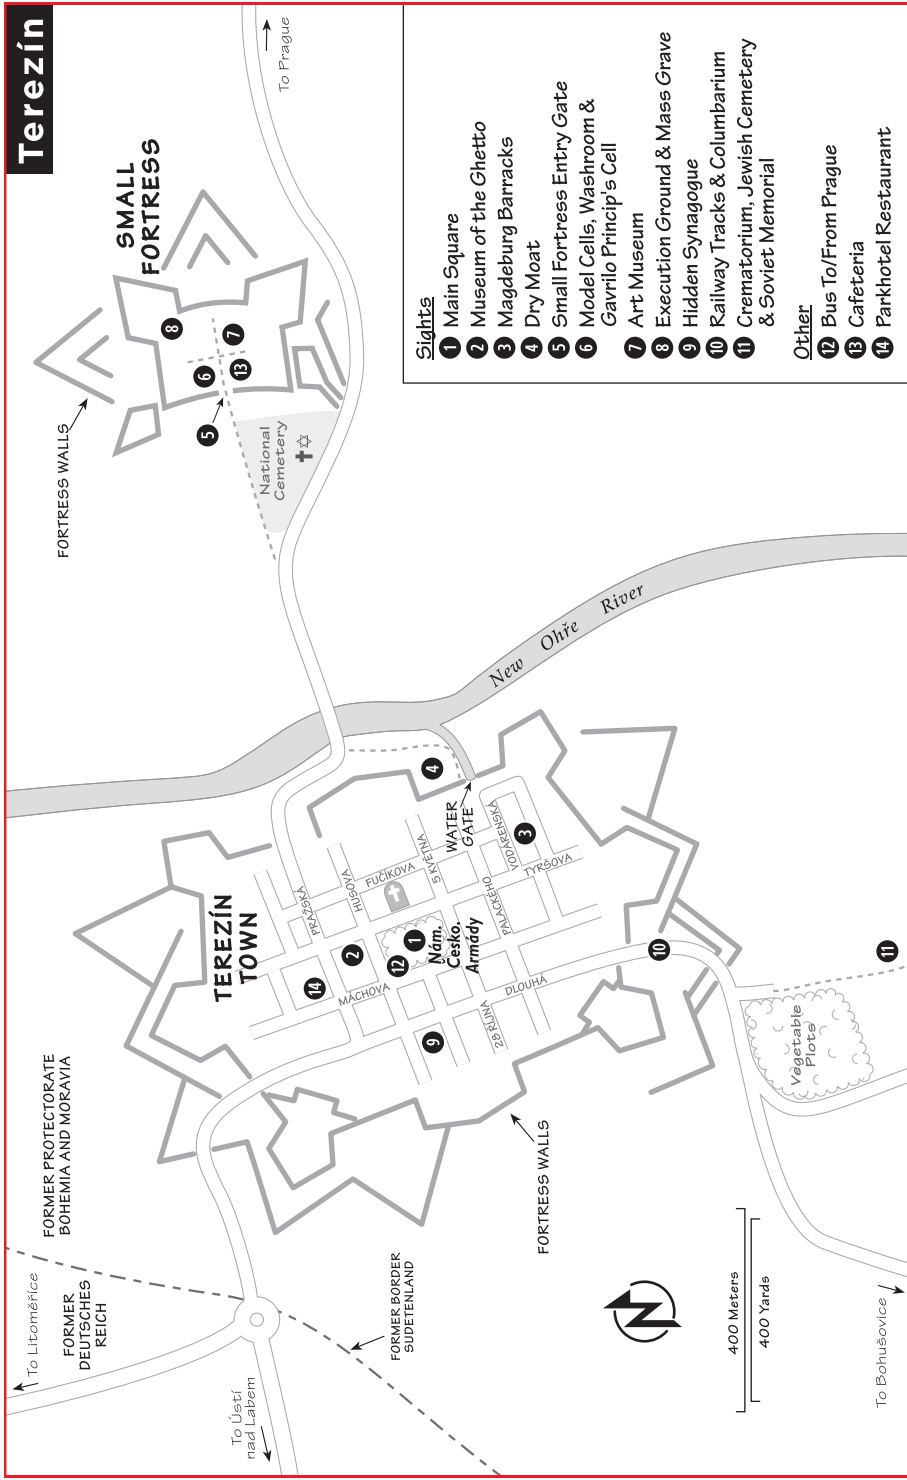

# Terezín

- Sights**
- 1 Main Square
  - 2 Museum of the Ghetto
  - 3 Magdeburg Barracks
  - 4 Dry Moat
  - 5 Small Fortress Entry Gate
  - 6 Model Cells, Washroom & Gavriilo Princip's Cell
  - 7 Art Museum
  - 8 Execution Ground & Mass Grave
  - 9 Hidden Synagogue
  - 10 Railway Tracks & Columbarium
  - 11 Crematorium, Jewish Cemetery & Soviet Memorial
- Other**
- 12 Bus To/From Prague
  - 13 Cafeteria
  - 14 Parkhotel Restaurant