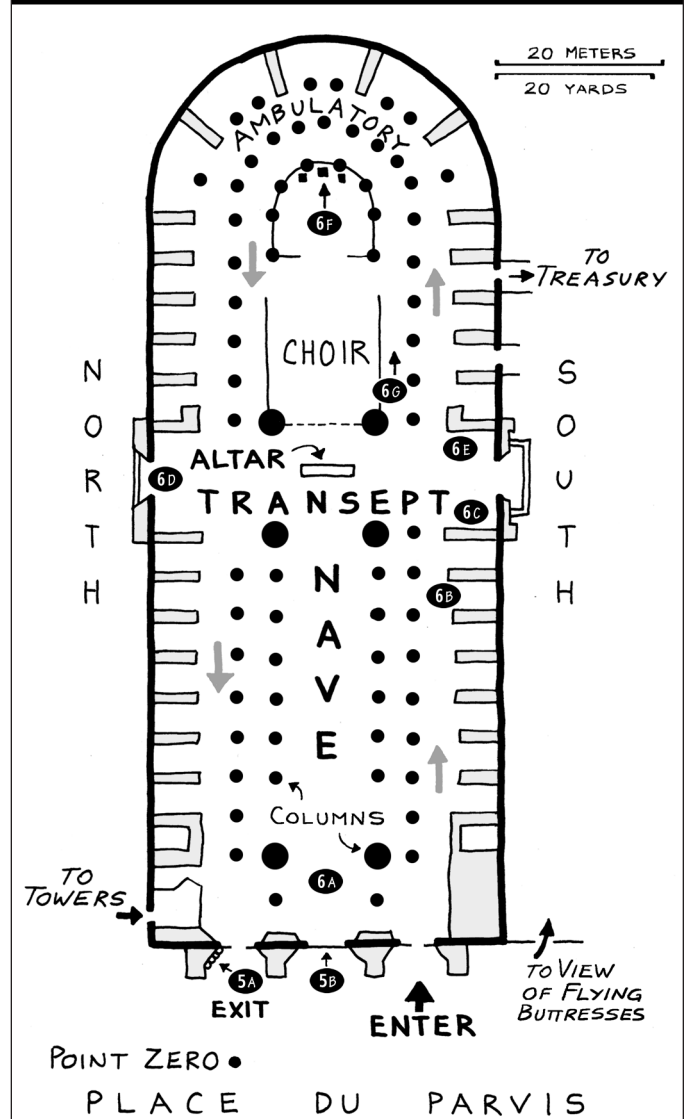

Notre-Dame Facade

Notre-Dame Interior

- 5A St. Denis & Portal of Mary (Exit)
- 5B Last Judgment & Central Portal
- 6A Nave
- 6B Glass-Walled Confessional Room
- 6C Joan of Arc Statue
- 6D North Rose Window
- 6E Thomas Aquinas Painting
- 6F Pietà Flanked by Louis XIII & Louis XIV
- 6G Scenes of the Resurrected Jesus

Sainte-Chapelle