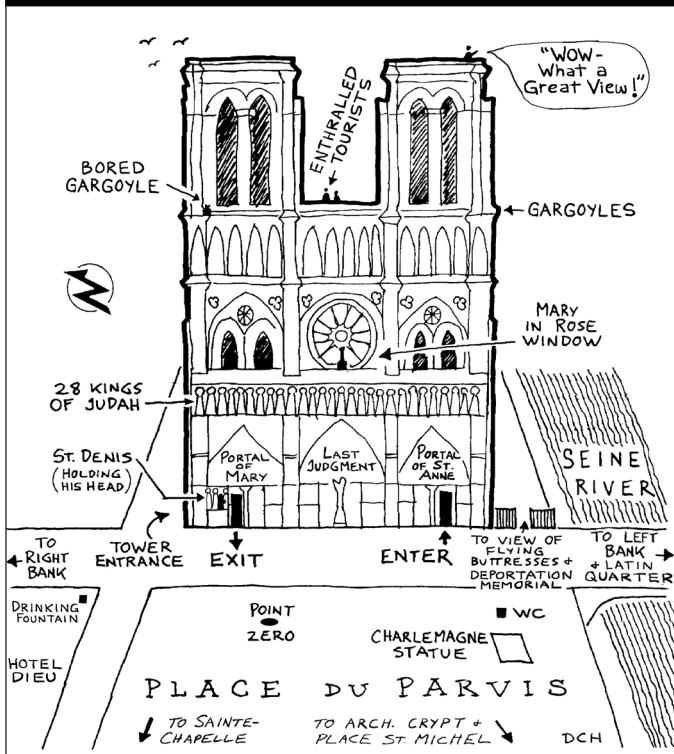

Notre-Dame Facade

Notre-Dame Interior

- 5A St. Denis & Portal of Mary (Exit)
- 5B Last Judgment & Central Portal
- 6A Nave
- 6B Glass-Walled Confessional Room
- 6C Joan of Arc Statue
- 6D North Rose Window
- 6E Thomas Aquinas Painting
- 6F Pietà Flanked by Louis XIII & Louis XIV
- 6G Scenes of the Resurrected Jesus

Sainte-Chapelle