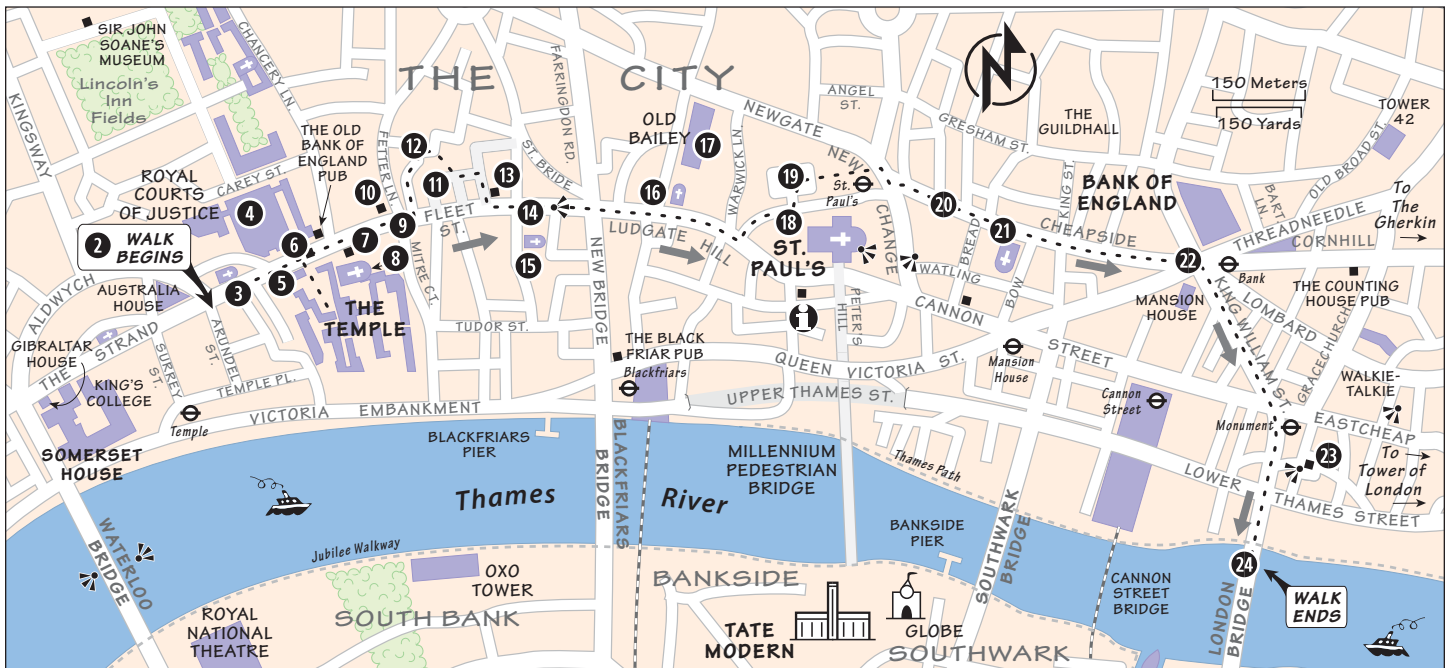

Historic London: “The City”

- | | | |
|---|--|---|
| <ul style="list-style-type: none"> ▶ 1 Historic London: “The City” 2 Tour Begins—History 3 Church of St. Clement Danes 4 Royal Courts of Justice 5 Twinings Tea 6 Temple Bar Monument 7 Prince Henry’s Room 8 Temple Church | <ul style="list-style-type: none"> 9 Fleet Street 10 St. Dunstan & Great Fire 1666 11 Narrow Lanes of 1700s London 12 Dr. Johnson’s House 13 Ye Olde Cheshire Cheese Tavern 14 View of St. Paul’s 15 St. Bride’s Church 16 Fleet River & Ludgate | <ul style="list-style-type: none"> 17 Old Bailey 18 St. Paul’s Cathedral 19 Temple Bar & Paternoster Square 20 Cheapside 21 St. Mary-le-Bow 22 Bank Junction 23 Monument 24 London Bridge |
|---|--|---|